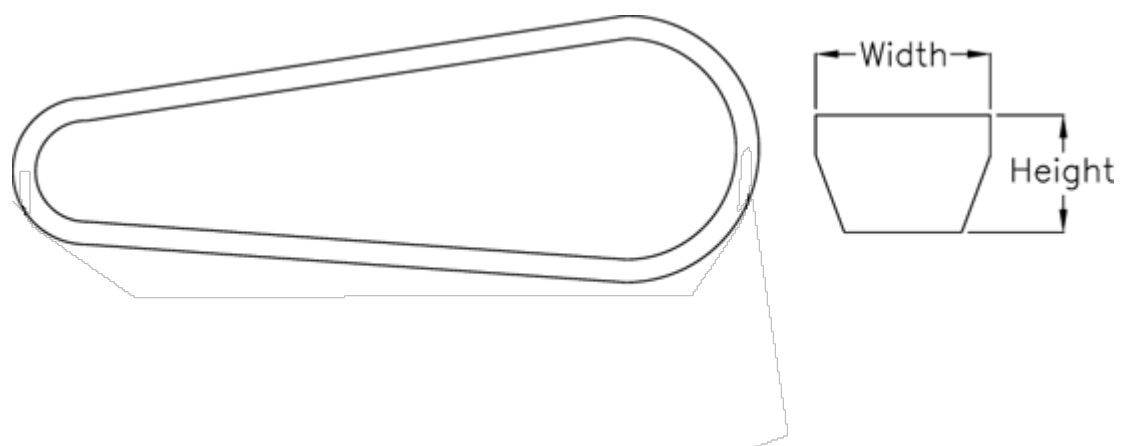

Data Sheet

Article number: 601962460750
Description: Gates V-belt SPZ 750 Ld 750
DELTA NARROW

Measures

| | |
|--------------|-------|
| Datum length | = 750 |
| Height | = 8 |
| Width | = 10 |